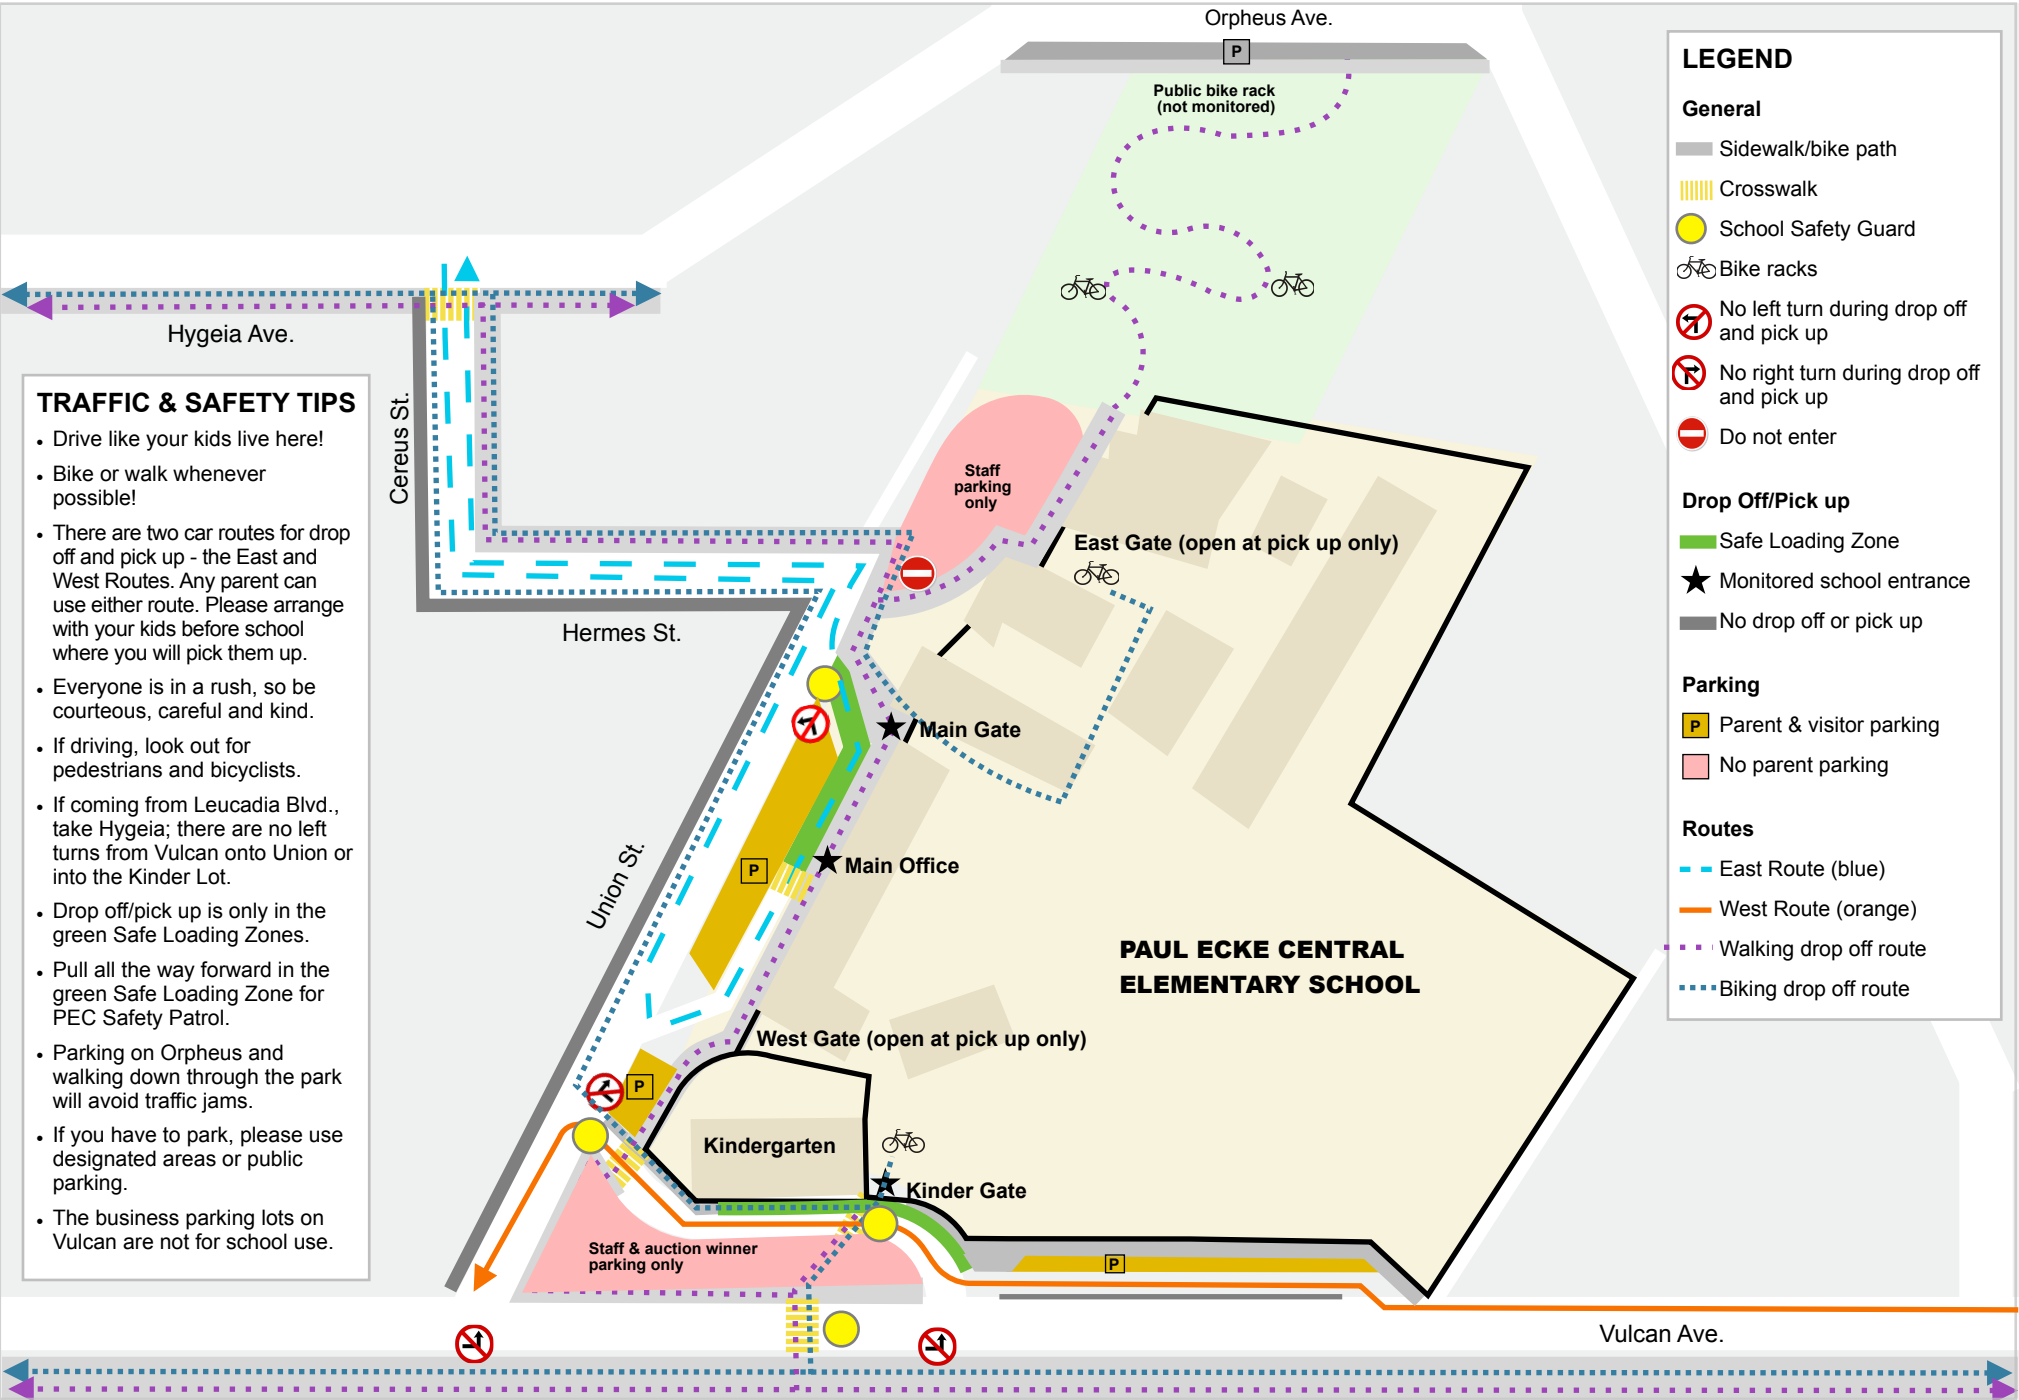

PEC Safe Drop Off/Pick Up 2016-2017

TRAFFIC & SAFETY TIPS

- Drive like your kids live here!
- Bike or walk whenever possible!
- There are two car routes for drop off and pick up - the East and West Routes. Any parent can use either route. Please arrange with your kids before school where you will pick them up.
- Everyone is in a rush, so be courteous, careful and kind.
- If driving, look out for pedestrians and bicyclists.
- If coming from Leucadia Blvd., take Hygeia; there are no left turns from Vulcan onto Union or into the Kinder Lot.
- Drop off/pick up is only in the green Safe Loading Zones.
- Pull all the way forward in the green Safe Loading Zone for PEC Safety Patrol.
- Parking on Orpheus and walking down through the park will avoid traffic jams.
- If you have to park, please use designated areas or public parking.
- The business parking lots on Vulcan are not for school use.

LEGEND

- General**
- Sidewalk/bike path
 - ▨ Crosswalk
 - School Safety Guard
 - 🚲 Bike racks
 - 🚫 No left turn during drop off and pick up
 - 🚫 No right turn during drop off and pick up
 - 🚫 Do not enter
- Drop Off/Pick up**
- ▨ Safe Loading Zone
 - ★ Monitored school entrance
 - ▬ No drop off or pick up
- Parking**
- P Parent & visitor parking
 - ▨ No parent parking
- Routes**
- East Route (blue)
 - West Route (orange)
 - ⋯ Walking drop off route
 - ⋯ Biking drop off route