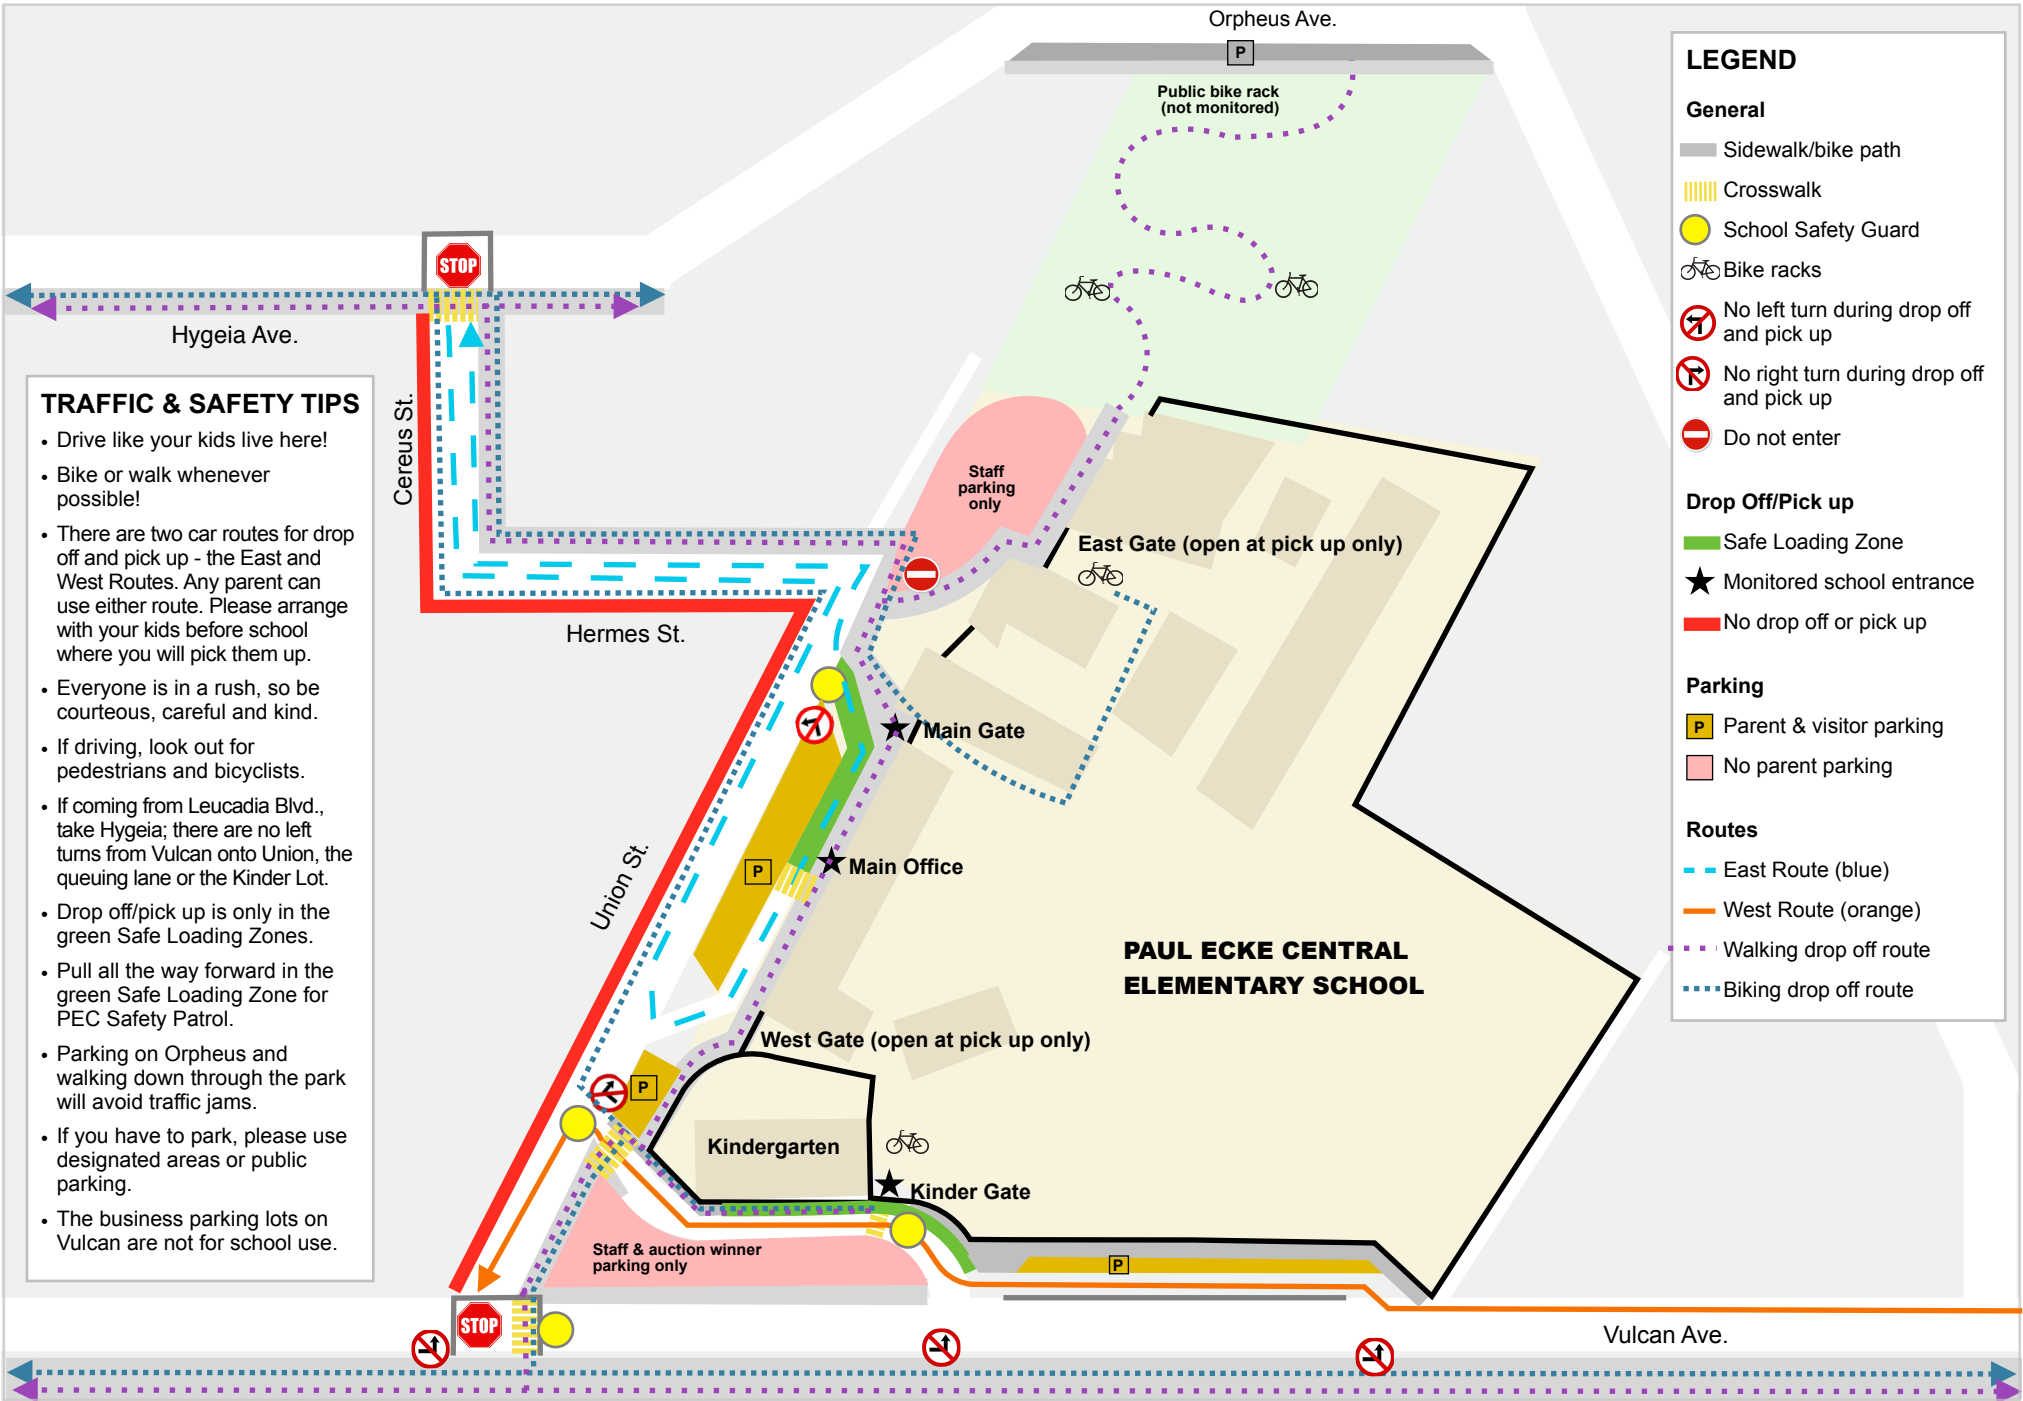

PEC Safe Drop Off/Pick Up 2017-2018

TRAFFIC & SAFETY TIPS

- Drive like your kids live here!
- Bike or walk whenever possible!
- There are two car routes for drop off and pick up - the East and West Routes. Any parent can use either route. Please arrange with your kids before school where you will pick them up.
- Everyone is in a rush, so be courteous, careful and kind.
- If driving, look out for pedestrians and bicyclists.
- If coming from Leucadia Blvd., take Hygeia; there are no left turns from Vulcan onto Union, the queuing lane or the Kinder Lot.
- Drop off/pick up is only in the green Safe Loading Zones.
- Pull all the way forward in the green Safe Loading Zone for PEC Safety Patrol.
- Parking on Orpheus and walking down through the park will avoid traffic jams.
- If you have to park, please use designated areas or public parking.
- The business parking lots on Vulcan are not for school use.

LEGEND

General

- Sidewalk/bike path
- ||||| Crosswalk
- School Safety Guard
- 🚲 Bike racks
- 🚫 No left turn during drop off and pick up
- 🚫 No right turn during drop off and pick up
- 🚫 Do not enter

Drop Off/Pick up

- Safe Loading Zone
- ★ Monitored school entrance
- 🚫 No drop off or pick up

Parking

- P Parent & visitor parking
- No parent parking

Routes

- - - East Route (blue)
- West Route (orange)
- ⋯ Walking drop off route
- ⋯ Biking drop off route