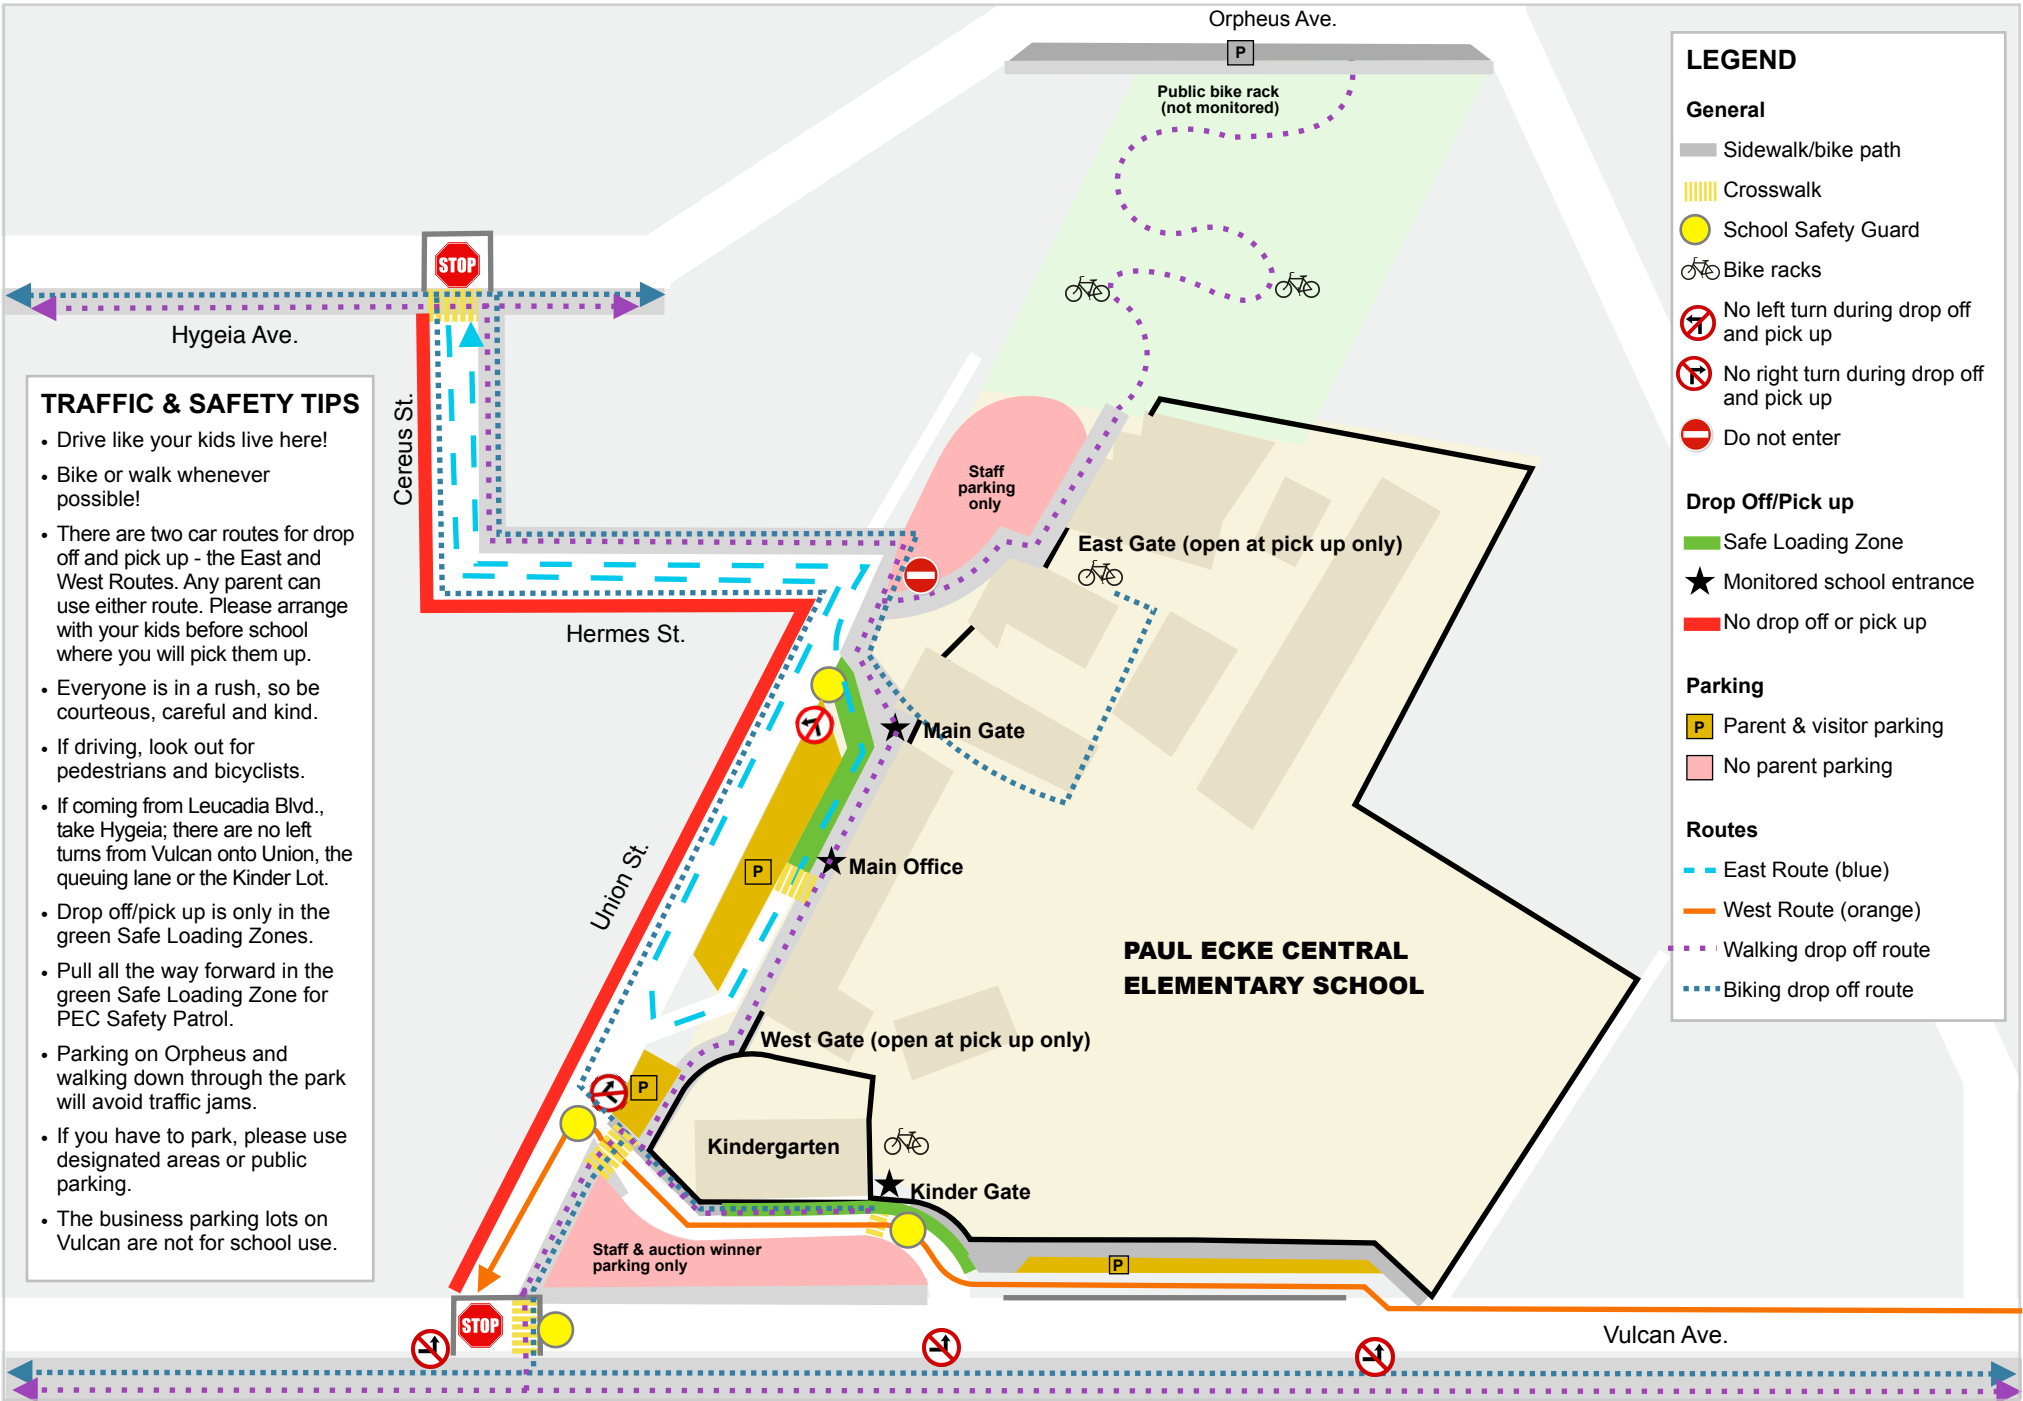

# PEC Safe Drop Off/Pick Up 2018-2019

## TRAFFIC & SAFETY TIPS

- Drive like your kids live here!
- Bike or walk whenever possible!
- There are two car routes for drop off and pick up - the East and West Routes. Any parent can use either route. Please arrange with your kids before school where you will pick them up.
- Everyone is in a rush, so be courteous, careful and kind.
- If driving, look out for pedestrians and bicyclists.
- If coming from Leucadia Blvd., take Hygeia; there are no left turns from Vulcan onto Union, the queuing lane or the Kinder Lot.
- Drop off/pick up is only in the green Safe Loading Zones.
- Pull all the way forward in the green Safe Loading Zone for PEC Safety Patrol.
- Parking on Orpheus and walking down through the park will avoid traffic jams.
- If you have to park, please use designated areas or public parking.
- The business parking lots on Vulcan are not for school use.

### Drop Off/Pick up

- 🟢 Safe Loading Zone
- ★ Monitored school entrance
- 🔴 No drop off or pick up

### Routes

- East Route (blue)
- West Route (orange)
- ⋯ Walking drop off route
- ⋯ Biking drop off route